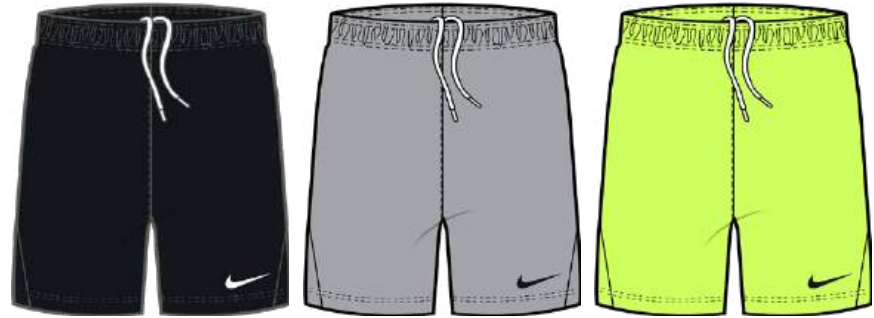

**MENS NIKE DRY PARK III SHORT NB
BV6857 $20.00**

SIZES: S, M, L, XL, 2XL **FABRIC:** 100% polyester.
OFFER DATE: 04/01/20 **END DATE:** 12/31/25

Sustainable Materials

Dri-FIT angled side seam short (slim fit) with soft hand feel updated fit for better mobility/comfort.
Hip width: 20.5" (size large), Inseam length: 9" (all sizes).

010 Black/White/(White)   **012** Wolf Grey/Black/(Black)   **702** Volt/(Black)