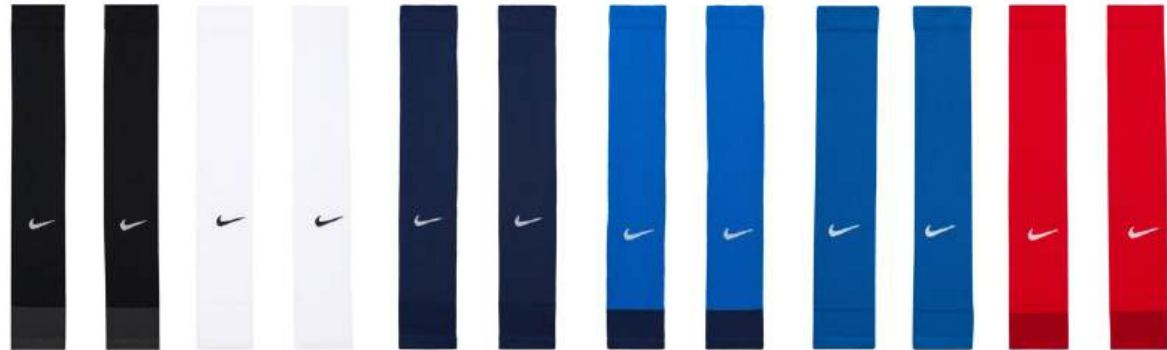

NIKE STRIKE DRI-FIT SOCCER SLEEVE
FQ8282 $12.00

SIZES: S/M, L/XL
FABRIC: 94% polyester/6% spandex.

Stay dry and comfortable while you're on the pitch. Made with sweat-wicking material that does just that, the Nike Strike Soccer Sleeve also fits comfortably over your shin guard so you can show off your soccer fandom while you play. Nike Dri-FIT technology moves sweat away from your skin for quicker evaporation, helping you stay dry and comfortable. Stretch design fits comfortably over your shin guard.

010 Black/Anthracite/White	100 White/Black	410 Midnight Navy/White
463 Royal Blue/Midnight Navy/White	477 Team Royal/White	657 University Red/Gym Red/White