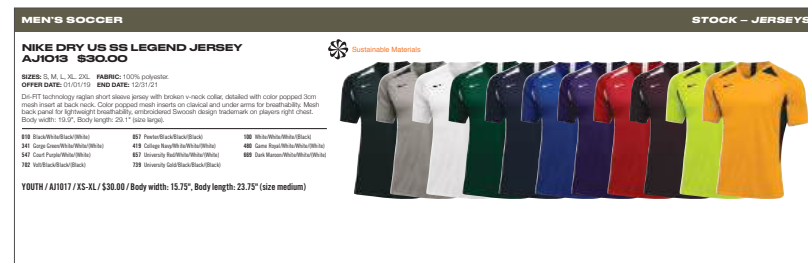

For more information on Nike Sustainability please visit nike.com/sustainability or purpose.nike.com.