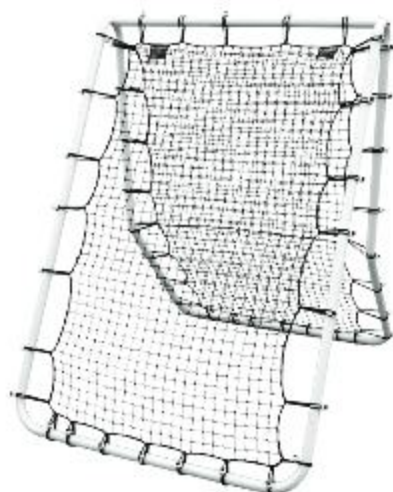

KWIK BACK® REBOUNDER

·16A1

SIZE 5'4"H x 4'W

MATERIAL 1.5" round aluminum tubing frame

FEATURES 8 rebounding angles

INCLUDES Bungee Net Fasteners
3mm, 1.75" mesh, black net
4 "U" anchors

FINISH Powder coated white

WEIGHT 20 lbs. per unit

PRICE MSRP $490.00 each

REPLACEMENT NET

3A2

3mm, 1.75" mesh

MSRP $67.00 each