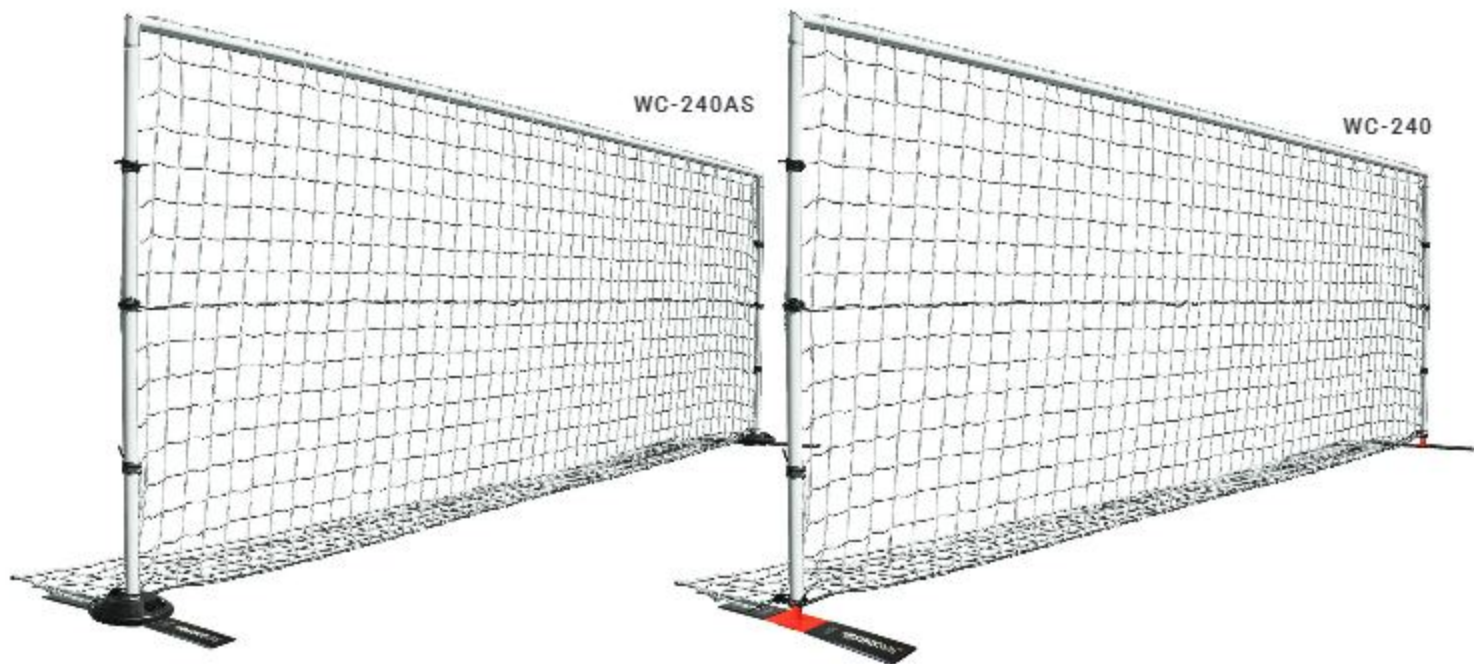

NXT COERVER® TRAINING FRAME

MATERIAL	1.75" round aluminum tube post and crossbar
FEATURES	Kwik Button® assembly Square corners for a traditional goal look
INCLUDES	3mm, 120mm mesh, white net with medial and base ropes Net fastener Corner net cable ties Steel anchor shoes Goal carry bag
FINISH	White electrostatic coating (post and crossbar) Red electrostatic coating (anchor shoes)
SHIPPED	UPS

NATURAL SURFACE
• WC-185
6.5'H x 18.5'W
54 lbs. per goal
MSRP $915.00 each

ALL-SURFACE
• WC-185AS
6.5'H x 18.5'W
111 lbs. per goal
MSRP $1,170.00 each

NATURAL SURFACE
• WC-240
8'H x 24'W
61 lbs. per goal
MSRP $1,085.00 each

ALL-SURFACE
• WC-240AS
8'H x 24'W
118 lbs. per goal
Ships Truck Only
MSRP $1,330.00 each

NXT COERVER® TRAINING FRAME REPLACEMENT NETS

WC-24GAW – White
8'H x 24'W 3mm, 120mm mesh
MSRP $187.00 each

WC-185GAW – White
6.5'H x 18.5'W 3mm, 120mm mesh
MSRP $135.00 each