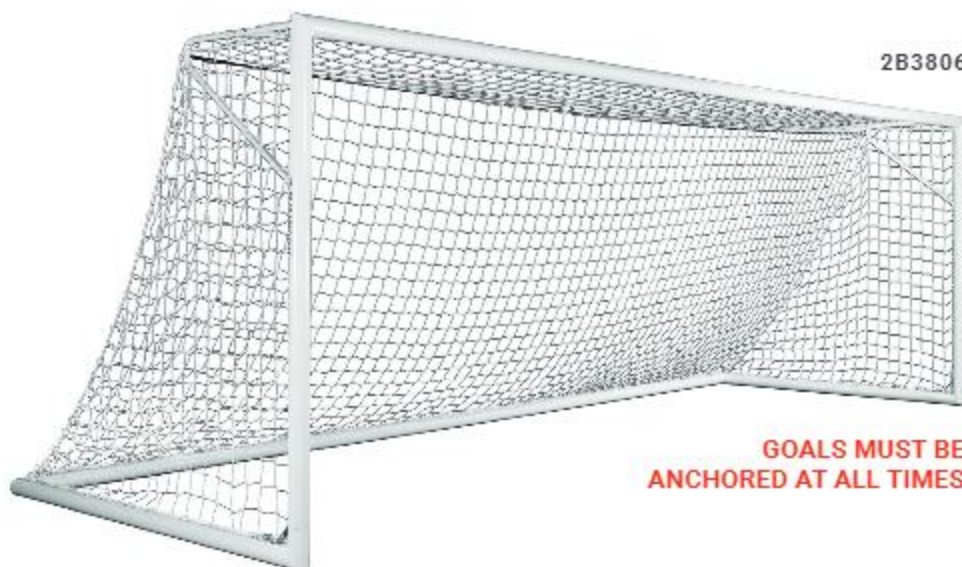

2B3806

**GOALS MUST BE
ANCHORED AT ALL TIMES**

FUSION® GOAL

MATERIAL	4" round posts, base, crossbar, and back bottom bar
FEATURES	All-aluminum construction Kwik Lock® Net System European backstays Semi-permanent & portable
INCLUDES	3mm, 3.5" mesh, white net Net Support Strap Kwik Lock® Net Clips 4 semi-permanent ground anchors
FINISH SHIPPED	White electrostatic coating Truck

• 2B3806
8'H x 24'W x 3'D x 9'B
201 lbs. per goal
MSRP $3,700.00 each

• 2B3805
7'H x 21'W x 3'D x 8'B
181 lbs. per goal
MSRP $3,460.00 each

• 2B3804
6.5'H x 18.5'W x 2'D x 7.5'B
164 lbs. per goal
MSRP $3,350.00 each

• 2B3806SW
8'H x 24'W x 3'D x 9'B
271 lbs. per goal
6 Saddle Anchor Bags
MSRP $5,800.00 each
Swivel wheels are removed when goal is in use or in storage

WHEEL OPTION

• 10B409
Fits Pro Premier®,
European Match and Fusion® Goals
MSRP $700.00 set
Wheels remain mounted to frame
and flip-up while goal is in use

INCLUDES