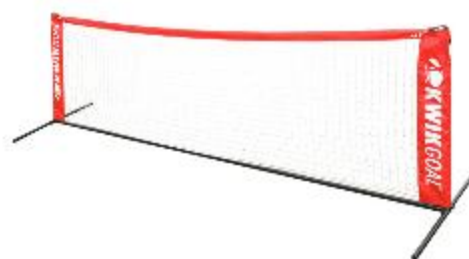

ALL-SURFACE SOCCER TENNIS

MODEL	-16B6
SIZE	2'8"H x 10'W
MATERIAL	Steel frame with elastic connection cord
FEATURES	Tool-free set-up and takedown Assembles and disassembles in minutes All-surface design
INCLUDES	2" square mesh, white net Carry bag
FINISH	Painted gloss black
WEIGHT	7 lbs. each
PRICE	MSRP $153.00 each

REPLACEMENT NET

MODEL	-3B6701
SIZE	2'8"H x 10'W
PRICE	MSRP $112.00 each