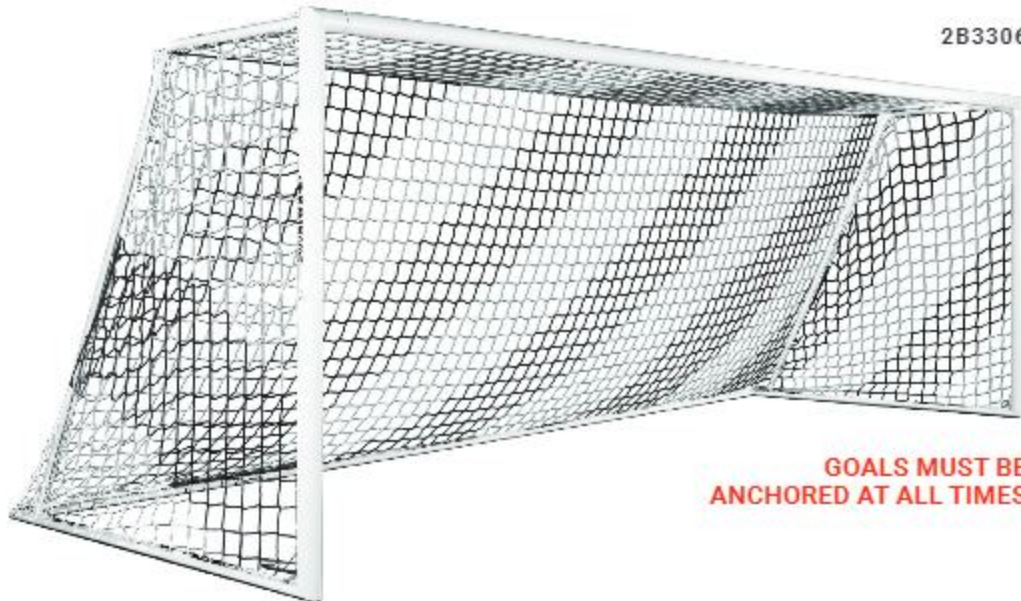

GOALS MUST BE ANCHORED AT ALL TIMES

EVOLUTION 1.1 GOAL

•2B3306

SIZE	8'H x 24'W x 3'D x 9'B
MATERIAL	4" x 5" elliptical posts and crossbar 4" x 2" elliptical base and back bottom bar 2" round tube backdrop
FEATURES	All-aluminum construction Semi-permanent & portable
INCLUDES	3 mm, 120mm mesh, black/white net (3B2162) Net Support Strap Kwik Lock® Net Clips 4 semi-permanent ground anchors
FINISH	White electrostatic coating
WEIGHT	185 lbs. per goal
SHIPPED	Truck
PRICE	MSRP $4,425.00 each

•2B3306SW

255 lbs. per goal
6 Saddle Anchor Bags
MSRP $6,600.00 each
Swivel wheels are removed when goal is in use or in storage

WHEEL OPTION

•10B403
Fits Evolution Goals
MSRP $700.00 set
Wheels remain mounted to frame and flip-up while goal is in use

INCLUDES