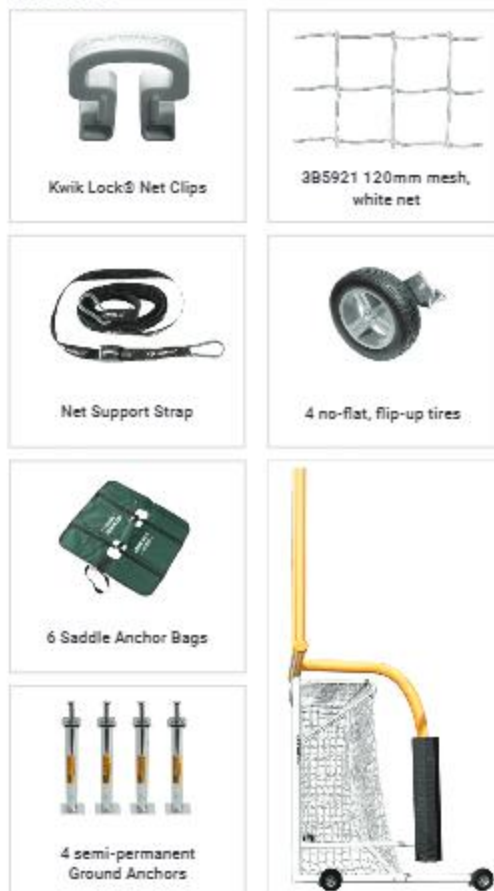

2B3906

GOALS MUST BE ANCHORED AT ALL TIMES

FUSION® 120 GOAL

2B3906	
SIZE	8'H x 24'W x 3'D x 5'B Base bars extend to 8'
MATERIAL	4" round posts, base and crossbar 4.375" x 2" back bottom bar
FEATURES	All-aluminum construction Kwik Lock® Net System European backstays Semi-permanent & portable
INCLUDES	3mm, 120mm mesh, white net (3B5921) Net Support Strap Kwik Lock® Net Clips 4 no-flat tires 4 semi-permanent ground anchors 6 Saddle Anchor Bags
FINISH	White electrostatic coating
WEIGHT	275 lbs. per goal
SHIPPED	Truck
PRICE	MSRP $4,835.00 each

INCLUDES