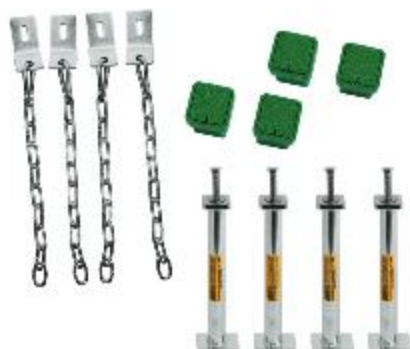

## TURF ANCHORS

•10B5401

**INCLUDES**

Acetal anchor plate and  
stainless steel hardware

**PRICE**

MSRP \$445.00 set

Check with your turf manufacturer  
for warranty information