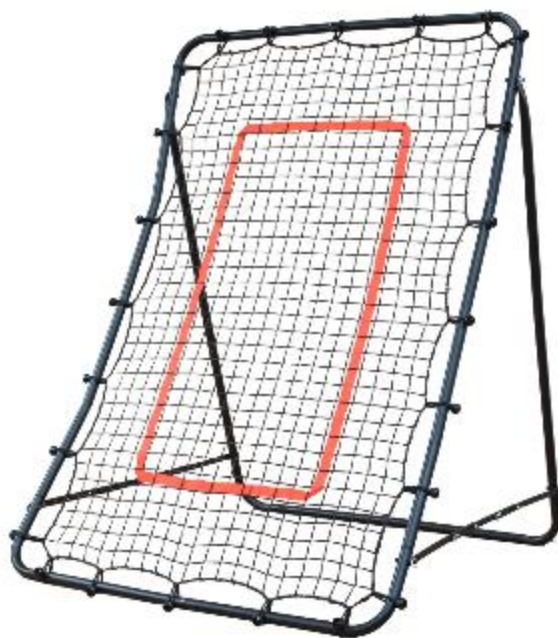

CFR-2 REBOUNDER

·16A4202

SIZE 39" x 59" face

MATERIAL Steel frame, Polyethylene net

FEATURES Rebound surface with adjustable angle
Lightweight frame can be repositioned easily

INCLUDES 2.4mm, 1.5" mesh, black
HTPP net with center target
Net attachment bungees, frame,
hardware, & four "J" style anchor pegs

WEIGHT 14.5 lbs. per unit

PRICE MSRP $173.00

REPLACEMENT NET

3A402
MSRP $34.00 each