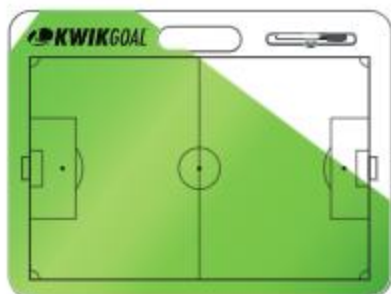

KWIK CARRY DRY ERASE BOARD

·18B1701

SIZE 18" x 25"

INCLUDES Dry erase pen with eraser
Full field diagram front
Attacking 1/3 diagram back

PRICE MSRP $59.00 each