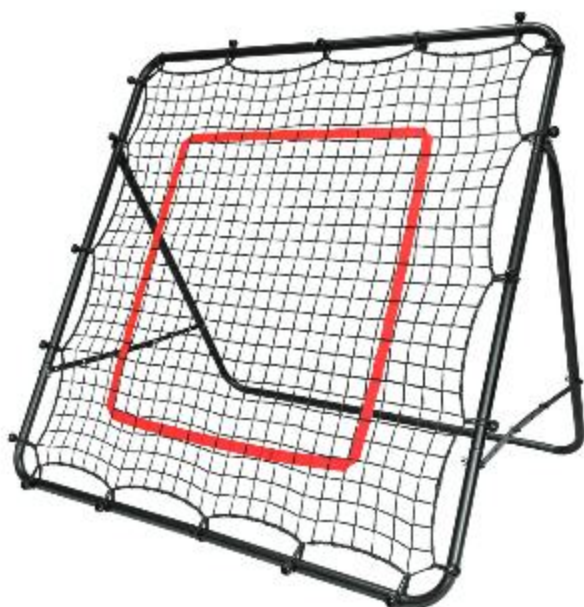

CFR-1 REBOUNDER

·16A4201

SIZE 42" x 42" face
47.5" x 47.5" outside frame

DEPTH 24"-41" depending on angle used

MATERIAL Steel frame, Polyethylene net

FEATURES Rebound surface with adjustable angle
Lightweight frame can be repositioned easily

INCLUDES 2.4mm, 1.5" mesh, black
HTPP net with center target
Net attachment bungees, frame,
hardware, & four "J" style anchor pegs

WEIGHT 13 lbs. per unit

PRICE MSRP $127.00

REPLACEMENT NET

3A401
MSRP $32.00 each