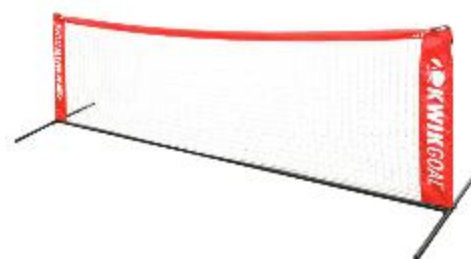

ALL-SURFACE SOCCER TENNIS

SKU	-16B6
SIZE	2'8"H x 10'W
MATERIAL	Steel frame with elastic connection cord
FEATURES	Tool-free set-up and takedown Assembles and disassembles in minutes All-surface design
INCLUDES	2" square mesh, white net Carry bag
FINISH	Painted gloss black
WEIGHT	7 lbs. each
PRICE	MSRP $153.00 each

REPLACEMENT NET

SKU	-3B6701
SIZE	2'8"H x 10'W
PRICE	MSRP $112.00 each