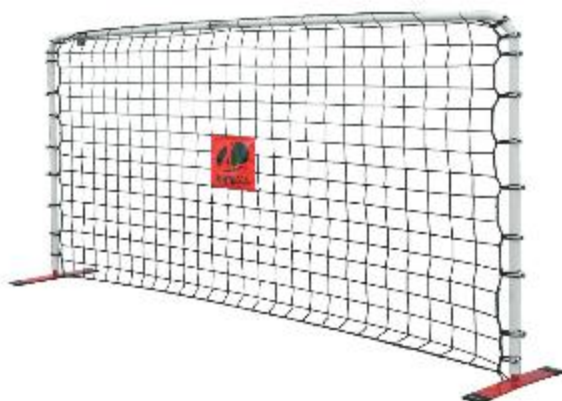

AFR-2 REBOUNDER®

·2B1602

SIZE

5'H x 10'W

MATERIAL FEATURES

1.5" round aluminum tubing frame
Steel ground shoes and moveable target
Bungee Net Fasteners
Color coded KWIK button assembly

INCLUDES

Bungee Net Fasteners
3mm, 4" mesh, black net with moveable target

FINISH

Powder coated white

WEIGHT

24 lbs. each

PRICE

MSRP $477.00 each

REPLACEMENT NET

3B806

3mm, 4" mesh

MSRP $78.00 each