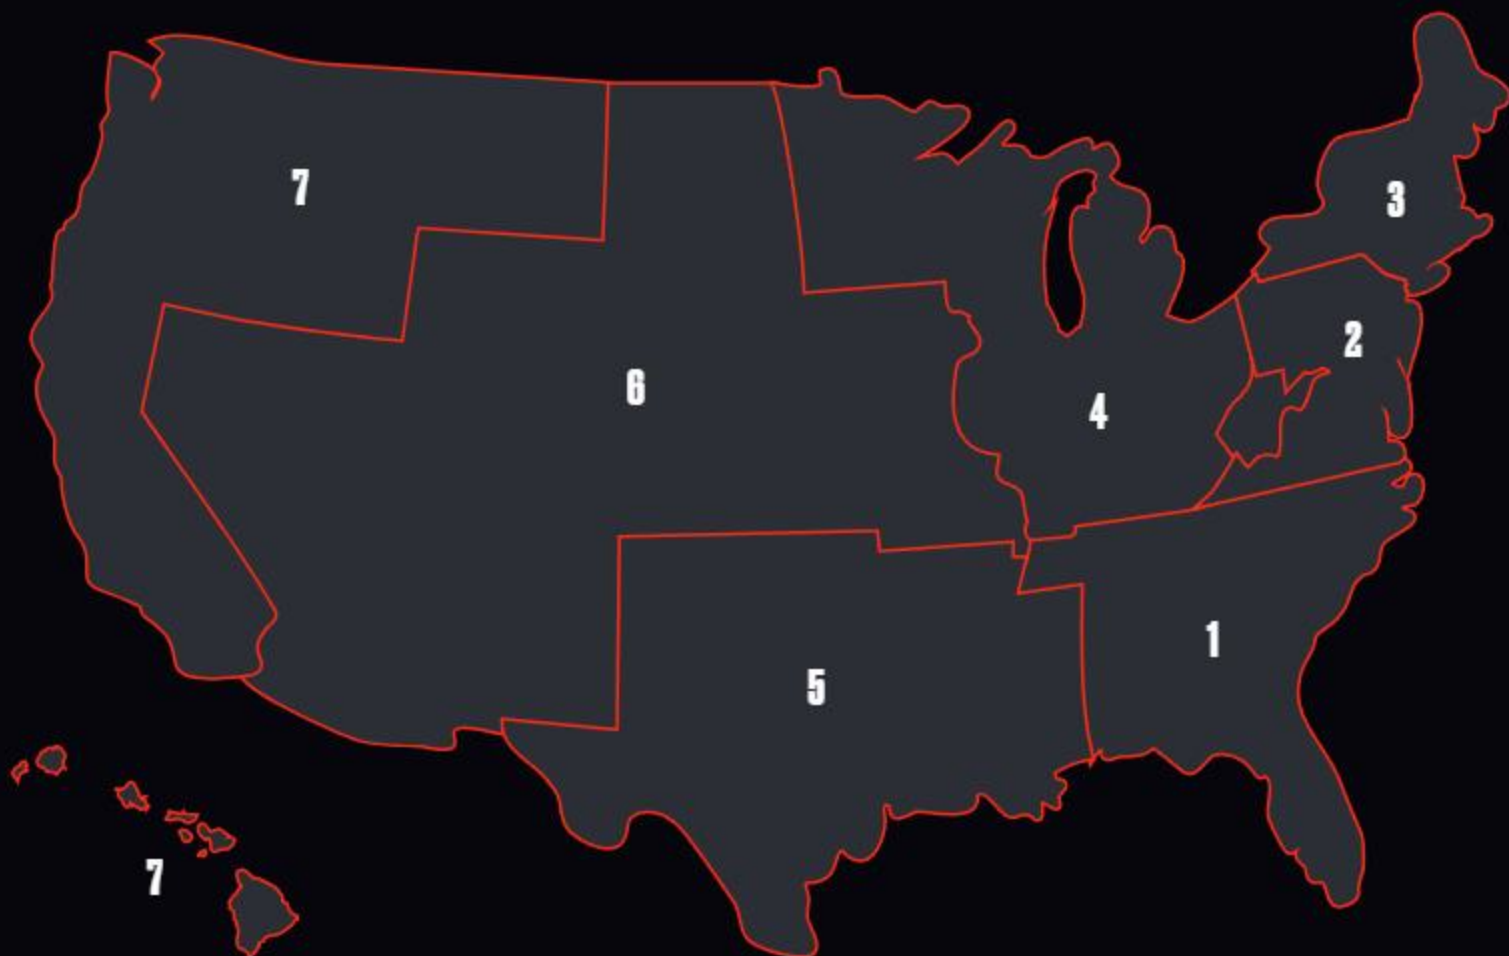

1. BRETT FORBRICH

bforbrich@kwikgoal.com

267.664.8031

TN, SC, NC, GA, AL, FL

2. GERRY HESS

ghess@kwikgoal.com

267.406.2966

NJ, VA, PA, MD, DE

3. TIM TOBIN

ttobin@kwikgoal.com

267.406.2537

NY, CT, RI, MA, VT, NH, ME

4. MATT COOK

mcook@kwikgoal.com

267.406.3761

IL, WI, IN, OH, MI, KY, MN

5. JAMIE HARTLEY

jhartley@kwikgoal.com

267.406.5600

TX, OK, MS, AR, LA

6. CHRIS CHICO

cchico@kwikgoal.com

267.406.3084

NV, AZ, NM, UT, CO, KS, NE,
MO, IA, ND, SD, WY

7. JESSE MENDOZA

jmendoza@kwikgoal.com

267.885.4084

CA, OR, WA, MT, ID, HI