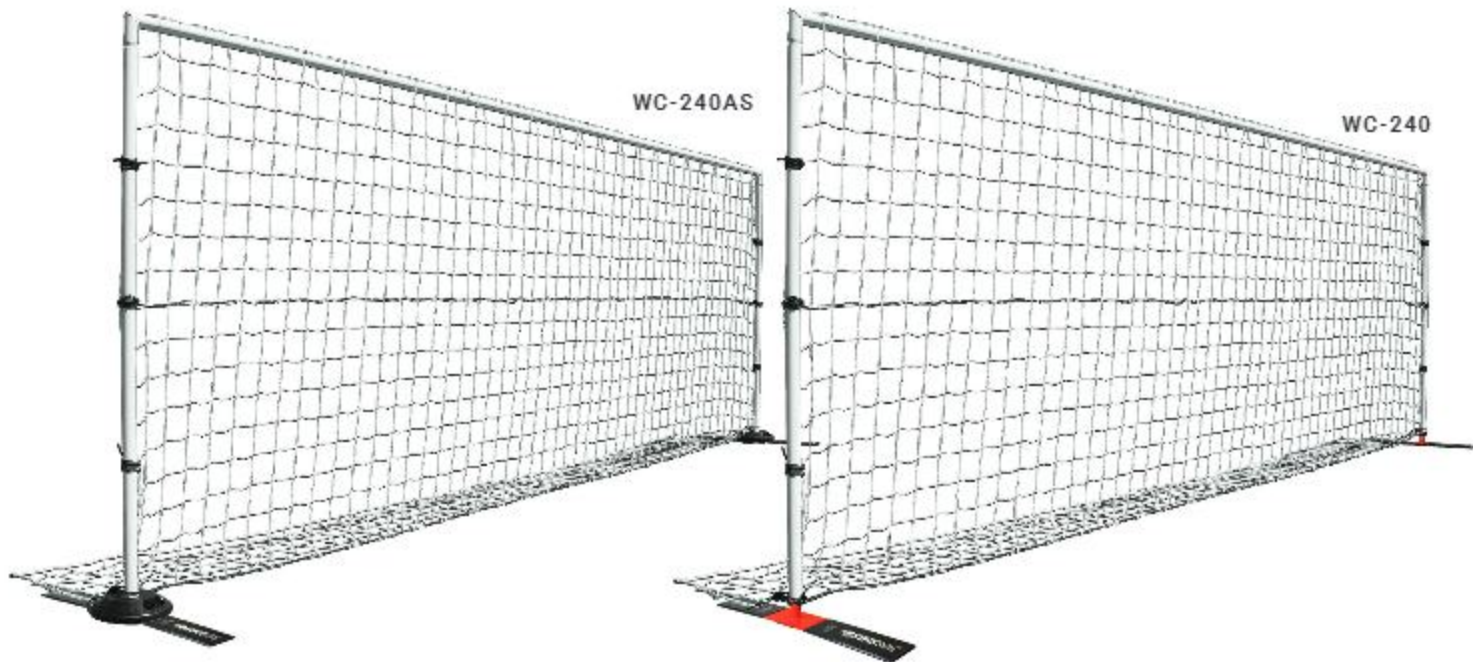

NXT COERVER® TRAINING FRAME

MATERIAL	1.75" round aluminum tube post and crossbar
FEATURES	Kwik Button® assembly Square corners for a traditional goal look
INCLUDES	3mm, 120mm mesh, white net with medial and base ropes Net fastener Corner net cable ties Steel anchor shoes Goal carry bag
FINISH	White electrostatic coating (post and crossbar) Red electrostatic coating (anchor shoes)
SHIPPED	UPS

NATURAL SURFACE
• WC-185
6.5'H x 18.5'W
54 lbs. per goal
MSRP $915.00 each

ALL-SURFACE
• WC-185AS
6.5'H x 18.5'W
111 lbs. per goal
MSRP $1,170.00 each

NATURAL SURFACE
• WC-240
8'H x 24'W
61 lbs. per goal
MSRP $1,085.00 each

ALL-SURFACE
• WC-240AS
8'H x 24'W
118 lbs. per goal
Ships Truck Only
MSRP $1,330.00 each

NXT COERVER® TRAINING FRAME REPLACEMENT NETS

WC-24GAW – White
8'H x 24'W 3mm, 120mm mesh
MSRP $187.00 each

WC-185GAW – White
6.5'H x 18.5'W 3mm, 120mm mesh
MSRP $135.00 each