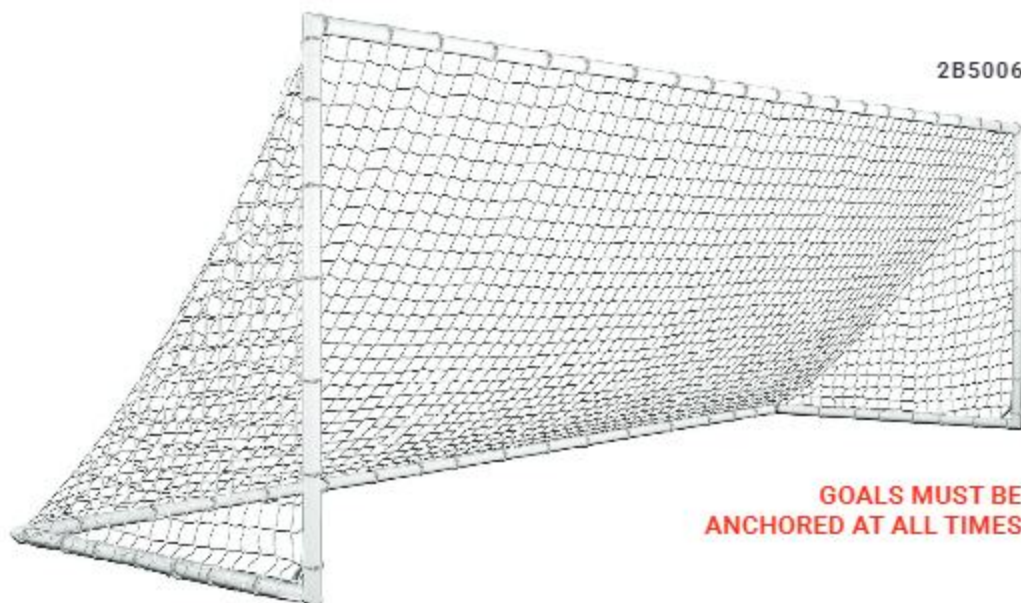

## INCLUDES

Kwik Lock® Net Clips

3B68 3.5" mesh, white net

4 semi-permanent Ground Anchors

Net Support Strap

**GOALS MUST BE  
ANCHORED AT ALL TIMES**