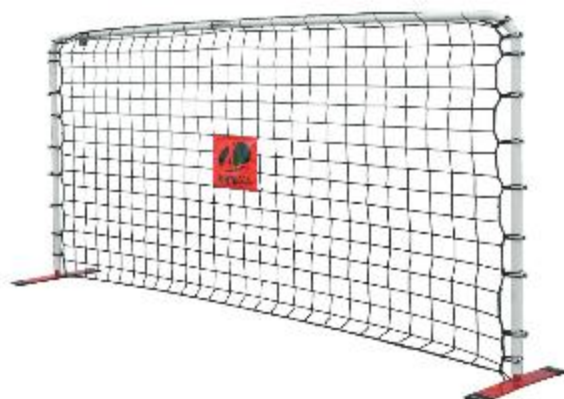

AFR-2 REBOUNDER®

·2B1602

SIZE 5'H x 10'W

MATERIAL 1.5" round aluminum tubing frame

FEATURES Steel ground shoes and moveable target
Bungee Net Fasteners
Color coded KWIK button assembly

INCLUDES Bungee Net Fasteners
3mm, 4" mesh, black net with
moveable target

FINISH Powder coated white

WEIGHT 24 lbs. each

PRICE MSRP $477.00 each

REPLACEMENT NET

3B806

3mm, 4" mesh

MSRP $78.00 each