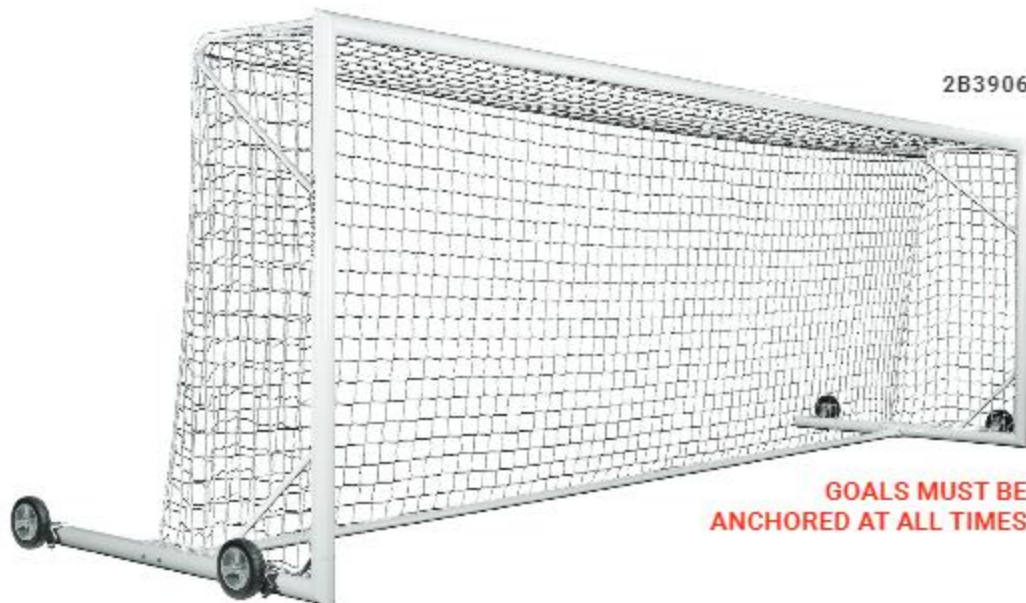

Net Support Strap