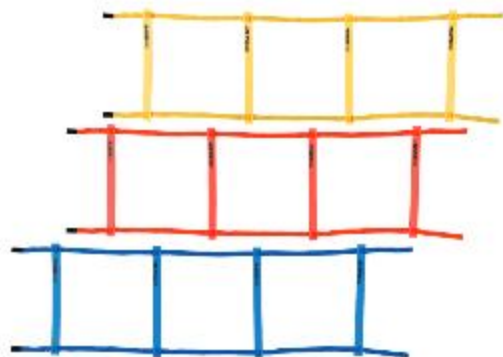

## MULTI-SIZE SPEED HURDLE SET

**SET OF 4**

- 16A2316 6"H, 9"H, 12"H, 15"H  
Carry bag included

**INCLUDES**

- 4 x • 16A4308
- 4 x • 16A4301
- 4 x • 16A4304
- 4 x • 16A4311
- 1 carry bag

**PRICE** MSRP \$376.00 set.