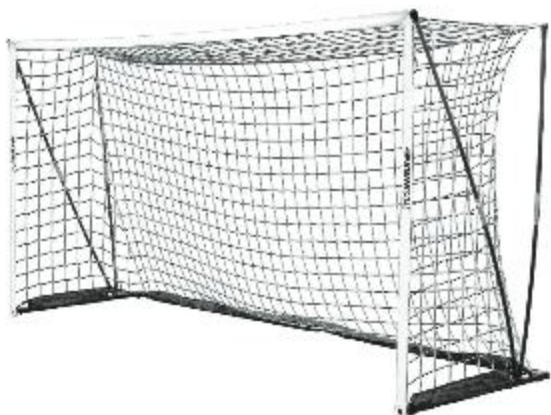

KWIK FLEX® GOAL

MATERIAL	Fiberglass and heavy duty metal construction
FEATURES	Tool-free assembly and take down Traditional white post lock
INCLUDES	2.4mm, 4' mesh, white net Carry bag
•2B1703 6.5'H x 12'W x 2'D x 3.5'B 30 lbs. per goal MSRP $356.00 each	•2B1701 4'H x 6'W x 1.5'D x 3'B 20 lbs. per goal MSRP $315.00 each