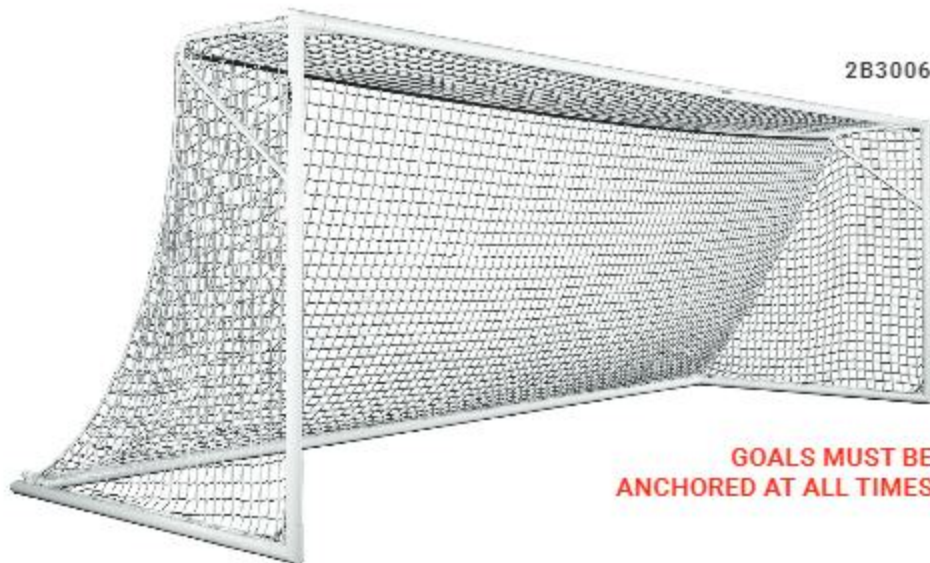

2B3006

GOALS MUST BE ANCHORED AT ALL TIMES

DELUXE EUROPEAN CLUB GOAL

MATERIAL	3" round posts, base, crossbar, and back bottom bar
FEATURES	All-aluminum construction Kwik Lock® Net System European backstays
INCLUDES	3mm, 3.5" mesh, white net Net Support Strap Kwik Lock® Net Clips 4 semi-permanent ground anchors
FINISH	White electrostatic coating

• 2B3006
8'H x 24'W x 3'D x 8.5'B
147 lbs. per goal
MSRP $2,740.00 each
Shipped: Truck

• 2B3005
7'H x 21'W x 3'D x 7.5'B
137 lbs. per goal
MSRP $2,490.00 each
Shipped: Truck

• 2B3004
6.5'H x 18.5'W x 2'D x 7'B
124 lbs. per goal
MSRP $2,395.00 each
Shipped: Truck

• 2B3003
6.5'H x 12'W x 2'D x 7'B
103 lbs. per goal
MSRP $2,085.00 each
Shipped: Truck

• 2B3002
4.5'H x 9'W x 2'D x 5'B
Four 16" Portable Anchor Pegs
77 lbs. per goal
MSRP $1,755.00 each
Shipped: UPS/Truck

• 2B3001
4'H x 6'W x 2'D x 4.25'B
Four 16" Portable Anchor Pegs
66 lbs. per goal
MSRP $1,525.00 each
Shipped: UPS/Truck

• 2B3006SW
8'H x 24'W x 3'D x 8.5'B
216 lbs. per goal
6 Saddle Anchor Bags
MSRP $4,760.00 each
Shipped: Truck
Swivel wheels are removed when goal is in use or in storage

WHEEL OPTION

• 10B410
Fits Deluxe European Club Goals
MSRP $700.00 set
Wheels remain mounted to frame and flip-up while goal is in use

INCLUDES