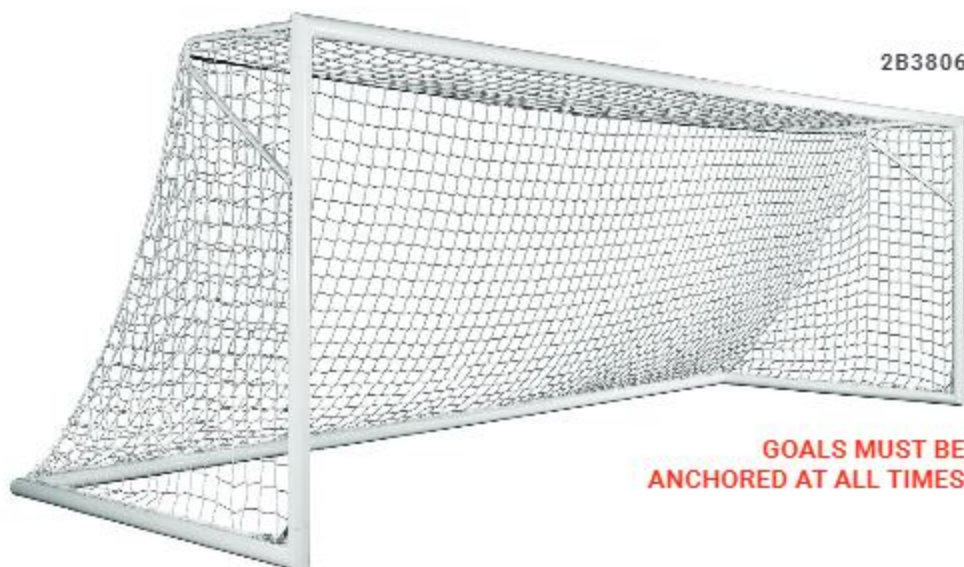

2B3806

**GOALS MUST BE
ANCHORED AT ALL TIMES**

FUSION® GOAL

MATERIAL	4" round posts, base, crossbar, and back bottom bar
FEATURES	All-aluminum construction Kwik Lock® Net System European backstays Semi-permanent & portable
INCLUDES	3mm, 3.5" mesh, white net Net Support Strap Kwik Lock® Net Clips 4 semi-permanent ground anchors
FINISH SHIPPED	White electrostatic coating Truck

• 2B3806
8'H x 24'W x 3'D x 9'B
201 lbs. per goal
MSRP $3,700.00 each

• 2B3805
7'H x 21'W x 3'D x 8'B
181 lbs. per goal
MSRP $3,460.00 each

• 2B3804
6.5'H x 18.5'W x 2'D x 7.5'B
164 lbs. per goal
MSRP $3,350.00 each

• 2B3806SW
8'H x 24'W x 3'D x 9'B
271 lbs. per goal
6 Saddle Anchor Bags
MSRP $5,800.00 each
Swivel wheels are removed when goal is in use or in storage

WHEEL OPTION

• 10B409
Fits Pro Premier®,
European Match and Fusion® Goals
MSRP $700.00 set
Wheels remain mounted to frame
and flip-up while goal is in use

INCLUDES