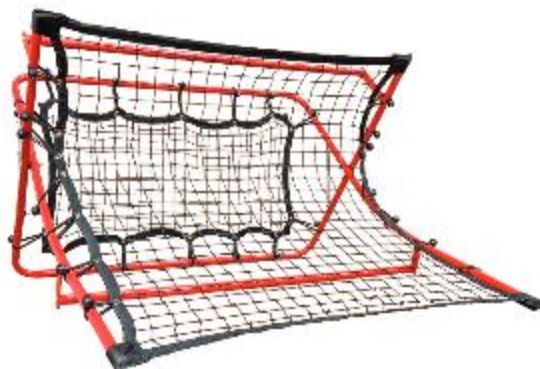

DFR-1 REBOUNDER

-16A4501

SIZE	27" x 42" x 42"
MATERIAL	Steel frame, Polypropylene net
FEATURES	Multiple angles for passing and receiving Collapsible for easy storage
INCLUDES	Carry bag "U" anchor pegs Net attachment bungees, Frame Hardware
WEIGHT	13 lbs. per unit
PRICE	MSRP $126.00 each