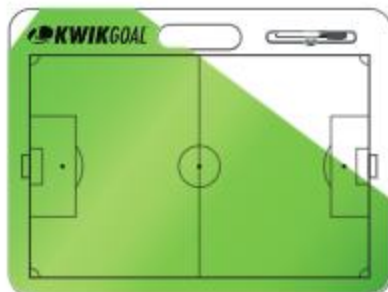

KWIK CARRY DRY ERASE BOARD

·18B1701

SIZE 18" x 25"

INCLUDES Dry erase pen with eraser
Full field diagram front
Attacking 1/3 diagram back

PRICE MSRP $59.00 each