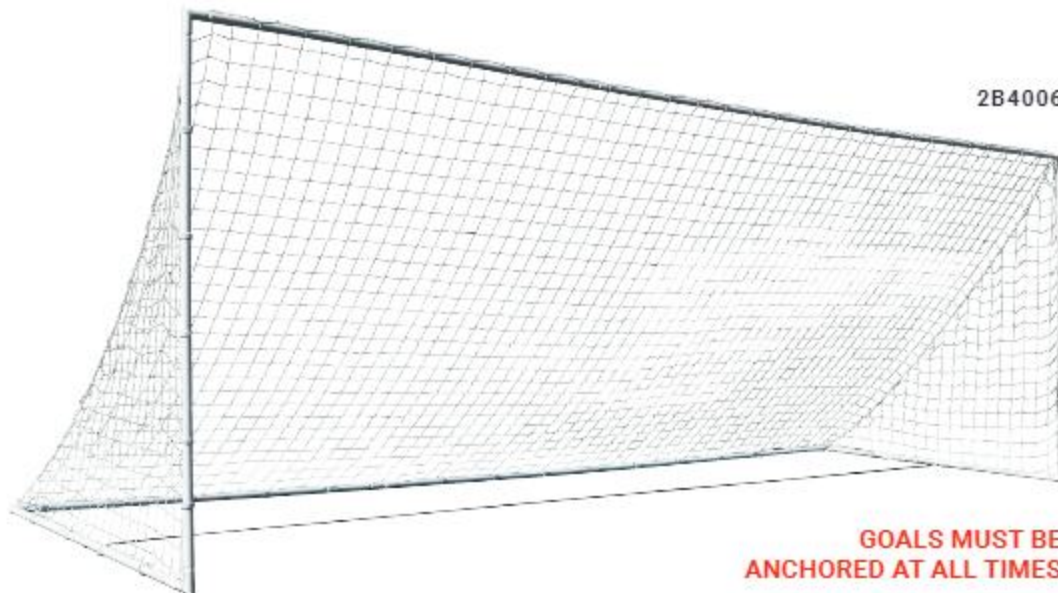

## INCLUDES

4 Portable "J" Anchors

Net Attachment Straps

38722 120mm mesh,  
white net

**GOALS MUST BE  
ANCHORED AT ALL TIMES**