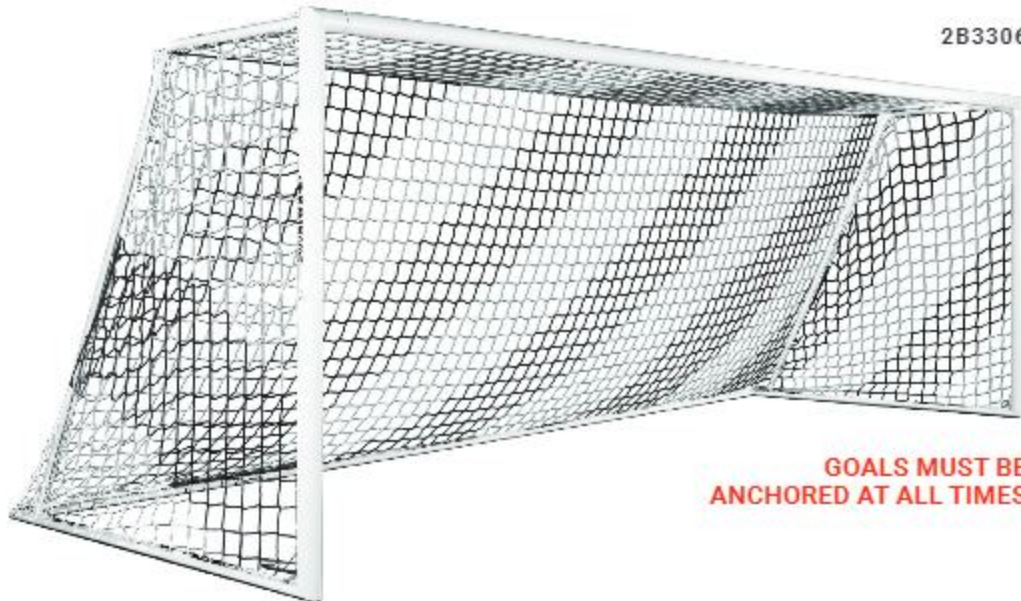

# PRO PREMIER® WORLD COMPETITION GOAL

<b>·2B8</b>	
<b>SIZE</b>	8'H x 24'W x 6'D x 6'B
<b>MATERIAL</b>	4.375" round front posts and crossbar 2.625" round back net poles with ratchet system
<b>FEATURES</b>	All-aluminum construction Kwik Lock® Net System Semi-permanent
<b>INCLUDES</b>	3mm, 120mm mesh, white net (3B1502) 3 back net posts with ratchet system Kwik Lock® Net Clips 5 ground sleeves with caps World Competition Net Frame
<b>FINISH</b>	White electrostatic coating (goal frame) Black electrostatic coating (back poles)
<b>WEIGHT</b>	217 lbs. per goal
<b>SHIPPED</b>	Truck
<b>PRICE</b>	MSRP \$4,175.00 each

### 2B8 BACK POLE OVERLAY

31X901

3mil solid vinyl

Laminated custom printed vinyl  
Overlay applied to back pole

MSRP \$940.00 per set

**GOALS MUST BE ANCHORED AT ALL TIMES**

# EVOLUTION 1.1 GOAL

•2B3306

<b>SIZE</b>	8'H x 24'W x 3'D x 9'B
<b>MATERIAL</b>	4"x 5" elliptical posts and crossbar 4"x 2" elliptical base and back bottom bar 2" round tube backdrop
<b>FEATURES</b>	All-aluminum construction Semi-permanent & portable
<b>INCLUDES</b>	3 mm, 120mm mesh, black/white net (3B2162) Net Support Strap Kwik Lock® Net Clips 4 semi-permanent ground anchors
<b>FINISH</b>	White electrostatic coating
<b>WEIGHT</b>	185 lbs. per goal
<b>SHIPPED</b>	Truck
<b>PRICE</b>	MSRP \$4,425.00 each