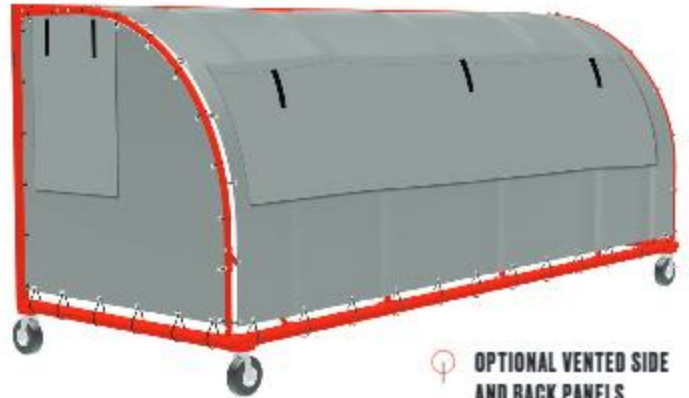

9B6308

9B6305

OPTIONAL VENTED SIDE AND BACK PANELS
(ADDITIONAL CHARGE)

CLUB SHELTER

MATERIAL	3" round aluminum shelter frame 1.5" round aluminum cover frame (bows) Vinyl coated polyester covers available in 14 different colors	
FEATURES	Permanently mounted swivel wheels Portable Design Covers attach to front shelter frame with clips for clean look Covers attach with bungees to rear and side of shelter frame for snug fit Covers are able to have custom logos added (additional charge)	
INCLUDES	4 Kwik Fill Anchor Bags	
FINISH	Shelter and panel frame powder coated in choice of color RAL colors. Contact Kwik Goal® for a color book	
SHIPPED	Truck	
	.9B6305 6.5H x 15'L x 6'B 189 lbs. each MSRP $5,050.00 each	.9B6308 6.5H x 24'L x 6'B 244 lbs. each MSRP $6,775.00 each

CLUB SHELTER COVER OPTIONS