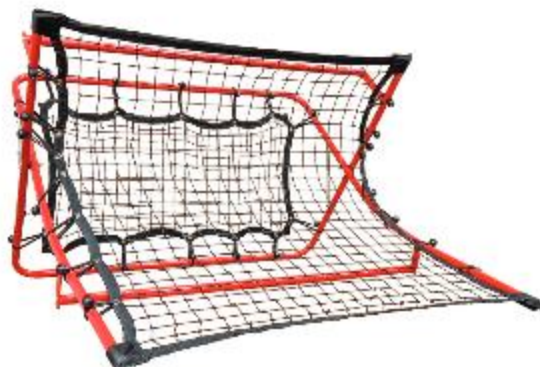

DFR-1 REBOUNDER

-16A4501

SIZE	27" x 42" x 42"
MATERIAL	Steel frame, Polypropylene net
FEATURES	Multiple angles for passing and receiving Collapsible for easy storage
INCLUDES	Carry bag "U" anchor pegs Net attachment bungees, Frame Hardware
WEIGHT	13 lbs. per unit
PRICE	MSRP $126.00 each