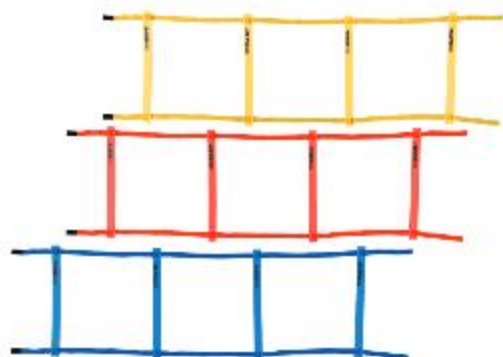

## MINI LADDER

- 16A2201

**SIZE** 6'L x 20"W

**INCLUDES**

- 3 ladders per set
- 4 fixed rungs per ladder
- 16.5" between rungs

**COLOR** 1 each red, blue, yellow

**PRICE** MSRP \$51.00 set