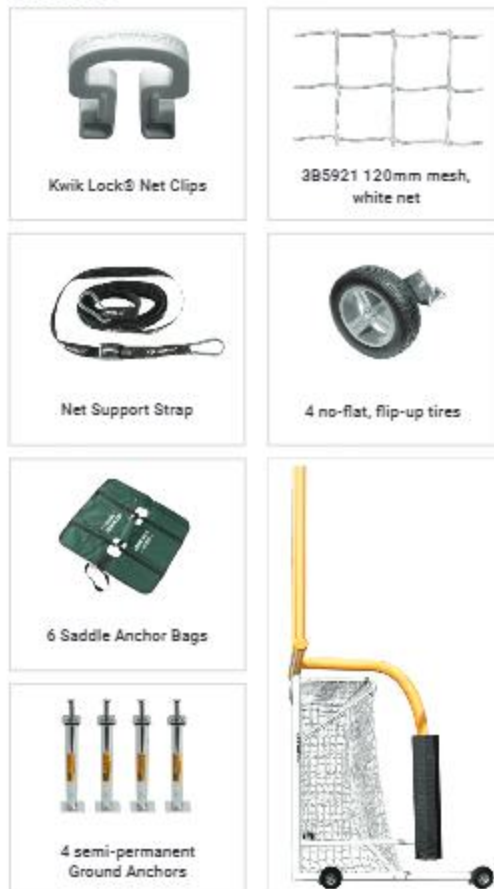

2B3906

GOALS MUST BE ANCHORED AT ALL TIMES

FUSION® 120 GOAL

2B3906	
SIZE	8'H x 24'W x 3'D x 5'B Base bars extend to 8'
MATERIAL	4" round posts, base and crossbar 4.375" x 2" back bottom bar
FEATURES	All-aluminum construction Kwik Lock® Net System European backstays Semi-permanent & portable
INCLUDES	3mm, 120mm mesh, white net (3B5921) Net Support Strap Kwik Lock® Net Clips 4 no-flat tires 4 semi-permanent ground anchors 6 Saddle Anchor Bags
FINISH	White electrostatic coating
WEIGHT	275 lbs. per goal
SHIPPED	Truck
PRICE	MSRP $4,835.00 each

INCLUDES