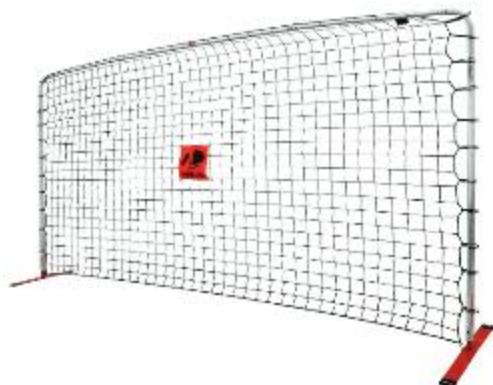

## AFR-1 REBOUNDER®

·2B1603

**SIZE**

7'H x 14'W

**MATERIAL FEATURES**

1.75" round aluminum tubing frame  
Steel ground shoes and moveable target  
Bungee Net Fasteners  
Color coded KWIK button assembly

**INCLUDES**