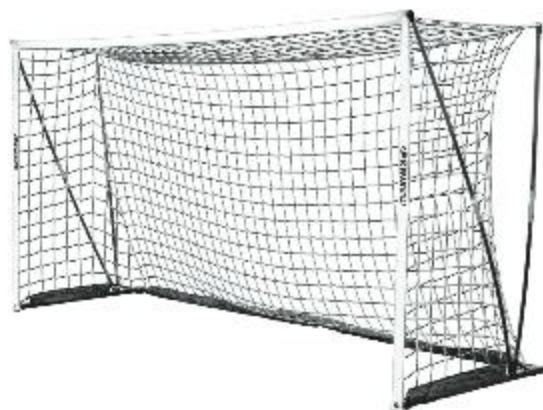

## PORTABLE FUTSAL GOAL

<b>SIZE</b>	6'7"(2m)H x 9'10"(3m)W x 0'D x 4'B
<b>MATERIAL</b>	1.5" round tubing
<b>FEATURES</b>	All-aluminum construction Kwik Button® assembly
<b>INCLUDES</b>	3mm, 120mm mesh, white net (3B1) Net Fastener Protective floor pads 4 "U" Anchors
<b>FINISH</b>	White electrostatic coating
<b>WEIGHT</b>	25 lbs. per goal
<b>SHIPPED</b>	UPS
<b>PRICE</b>	MSRP \$725.00 each