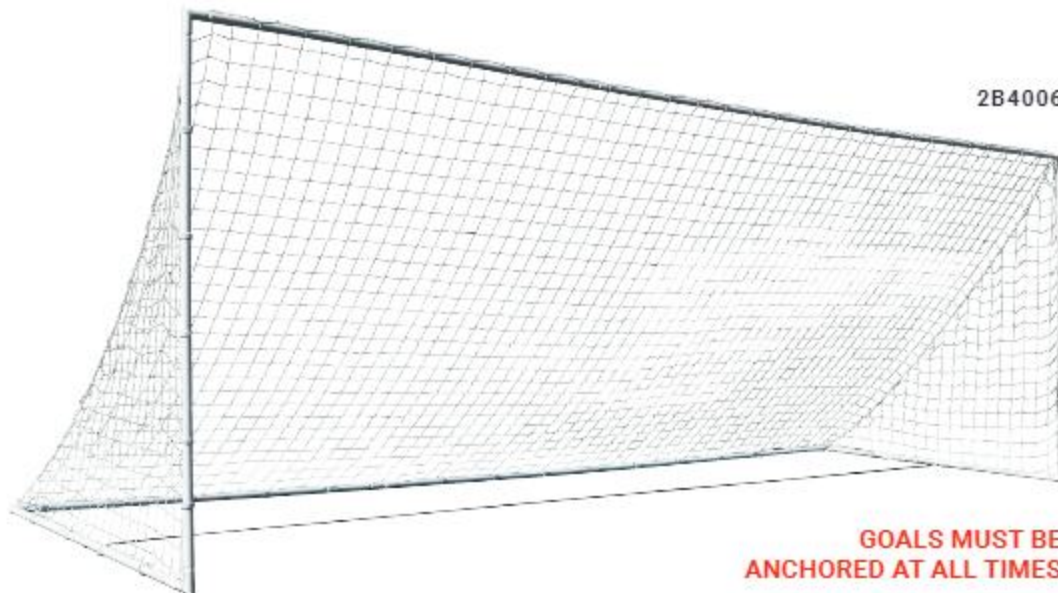

38722 120mm mesh,
white net

2B4006

**GOALS MUST BE
ANCHORED AT ALL TIMES**

NXT SOCCER GOAL

MATERIAL	1.75" round posts, base, crossbar, and back bottom bar
FEATURES	All-aluminum construction Kwik Button® assembly Square corners for a traditional goal look, All-surface design
INCLUDES	2.4mm, 120mm mesh, white net Net Fastener NXT goal frame strap 4 "U" anchors Corner net cable ties
FINISH SHIPPED	White electrostatic coating UPS

• 2B4006
8'H x 24'W x 0'D x 8'B
72 lbs. per goal
MSRP $1,635.00 each

• 2B4005
7'H x 21'W x 0'D x 7'B
61 lbs. per goal
MSRP $1,525.00 each

• 2B4004
6.5'H x 18.5'W x 0'D x 6.5'B
58 lbs. per goal
MSRP $1,430.00 each

• 2B4003
6.5'H x 12'W x 0'D x 6.5'B
46 lbs. per goal
MSRP $1,275.00 each

INCLUDES