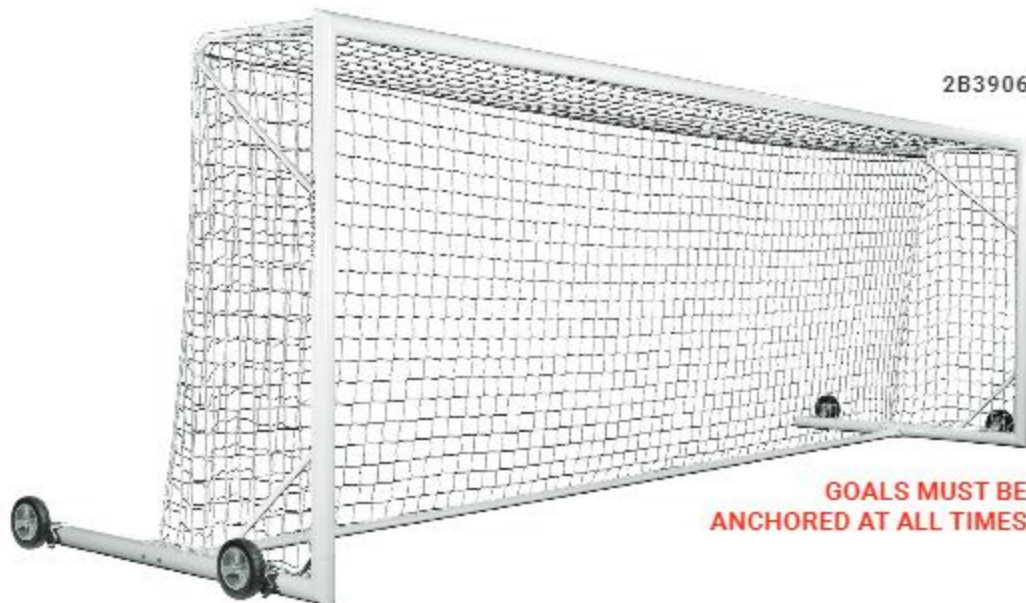

## INCLUDES

Kwik Lock® Net Clips

3868 3.5" mesh,  
white net4 semi-permanent  
Ground Anchors

Net Support Strap

2B3906

**GOALS MUST BE ANCHORED AT ALL TIMES**