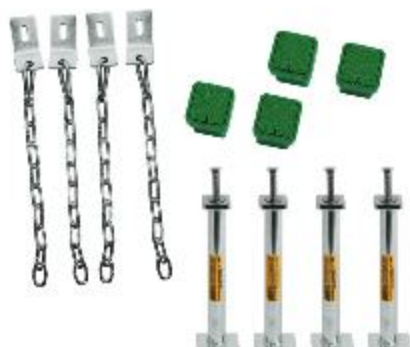

## TURF ANCHORS

•10B5401

**INCLUDES**

Acetal anchor plate and  
stainless steel hardware

**PRICE**

MSRP \$445.00 set

Check with your turf manufacturer  
for warranty information