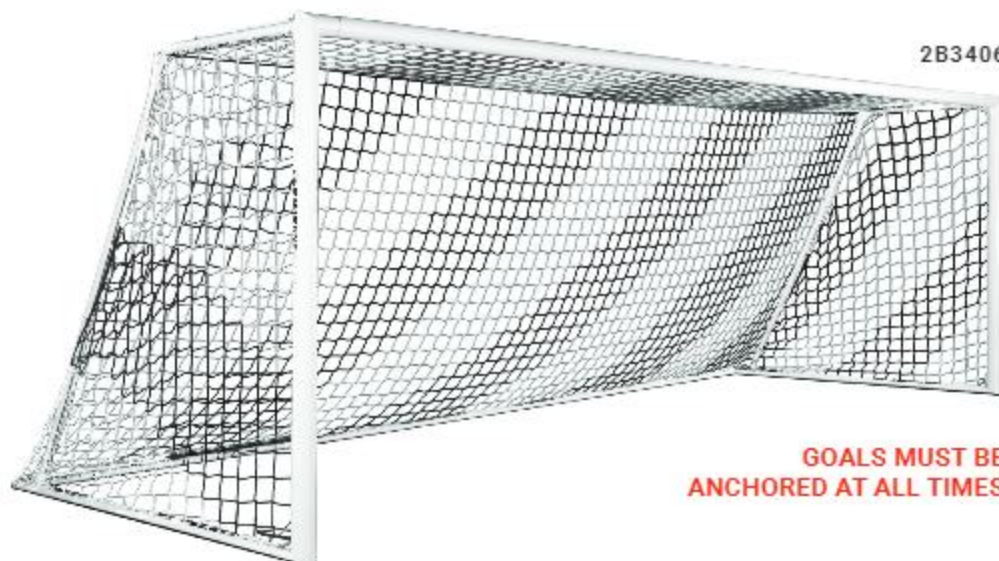

2B3406

**GOALS MUST BE
ANCHORED AT ALL TIMES**

EVOLUTION 2.1 GOAL

•2B3406

SIZE	8'H x 24'W x 3'D x 9'B
MATERIAL	4.375" round posts and crossbar 4.375" x 2" elliptical base and back bottom bar 2" round tube backdrop
FEATURES	All-aluminum construction Semi-permanent & portable
INCLUDES	3mm, 120mm mesh, black/white net (3B2162) Net Support Strap Kwik Lock® Net Clips 4 semi-permanent ground anchors
FINISH	White electrostatic coating
WEIGHT	210 lbs. per goal
SHIPPED	Truck
PRICE	MSRP $4,425.00 each

•2B3406SW

280 lbs. per goal
6 Saddle Anchor Bags
MSRP $6,600.00 each
Swivel wheels are removed when goal is in use or in storage

WHEEL OPTION

•10B403
Fits Evolution Goals
MSRP $700.00 set
Wheels remain mounted to frame and flip-up while goal is in use

INCLUDES