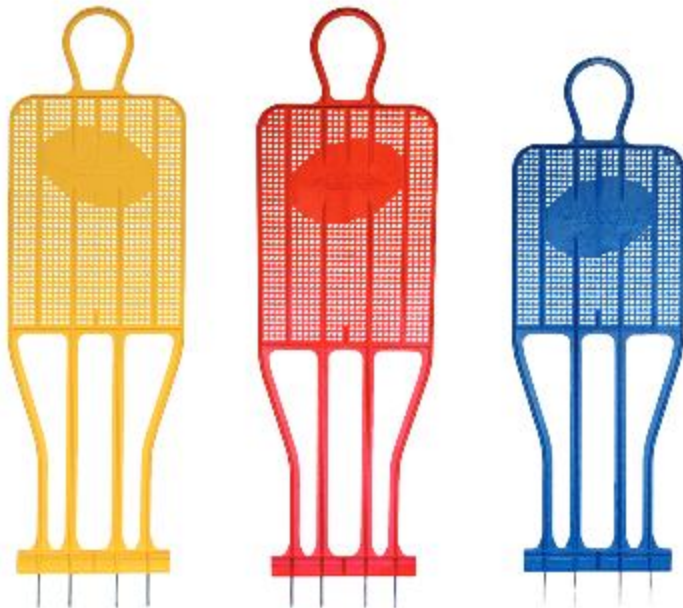

TOM®

TRAINING OPPONENT MANNEQUIN®

One-piece molded, high-impact plastic
Made in the U.S.A. from UV stabilized plastics
Base includes four 4" ground spikes

-16B2604

SIZE 5'4"H
COLOR Blue
WEIGHT 9 lbs.
PRICE MSRP $295.00 each

-16B2708

SIZE 5'10"H
COLOR Yellow
WEIGHT 10 lbs.
PRICE MSRP $325.00 each

-16B2701

SIZE 5'10"H
COLOR Red
WEIGHT 10 lbs.
PRICE MSRP $325.00 each