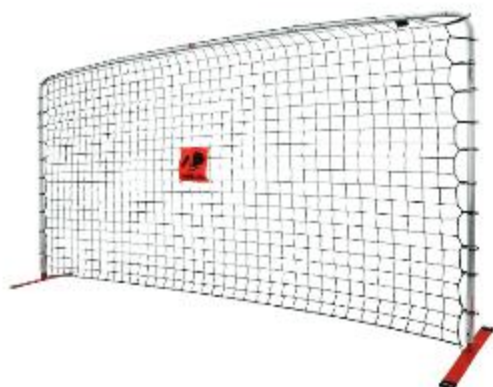

AFR-1 REBOUNDER®

·2B1603

SIZE 7'H x 14'W

MATERIAL 1.75" round aluminum tubing frame

FEATURES Steel ground shoes and moveable target
Bungee Net Fasteners
Color coded KWIK button assembly

INCLUDES Bungee Net Fasteners
3mm, 4" mesh, black net with
moveable target

FINISH Mill

WEIGHT 45 lbs. per unit

PRICE MSRP $625.00 each

REPLACEMENT NET

3B804

3mm, 4" mesh

MSRP $100.00 each