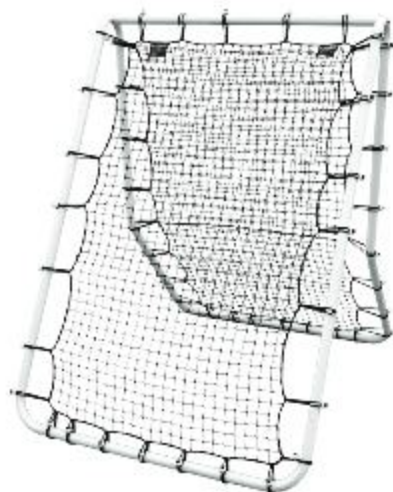

KWIK BACK® REBOUNDER

·16A1

SIZE

5'4"H x 4'W

MATERIAL FEATURES

1.5" round aluminum tubing frame
8 rebounding angles

INCLUDES

Bungee Net Fasteners
3mm, 1.75" mesh, black net
4 "U" anchors

FINISH

Powder coated white

WEIGHT

20 lbs. per unit

PRICE

MSRP $490.00 each

REPLACEMENT NET

3A2

3mm, 1.75" mesh

MSRP $67.00 each