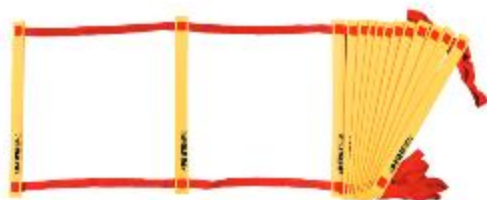

## MINI LADDER

- 16A2201

**SIZE** 6'L x 20"W

**INCLUDES**

- 3 ladders per set
- 4 fixed rungs per ladder
- 16.5" between rungs

**COLOR** 1 each red, blue, yellow

**PRICE** MSRP \$51.00 set