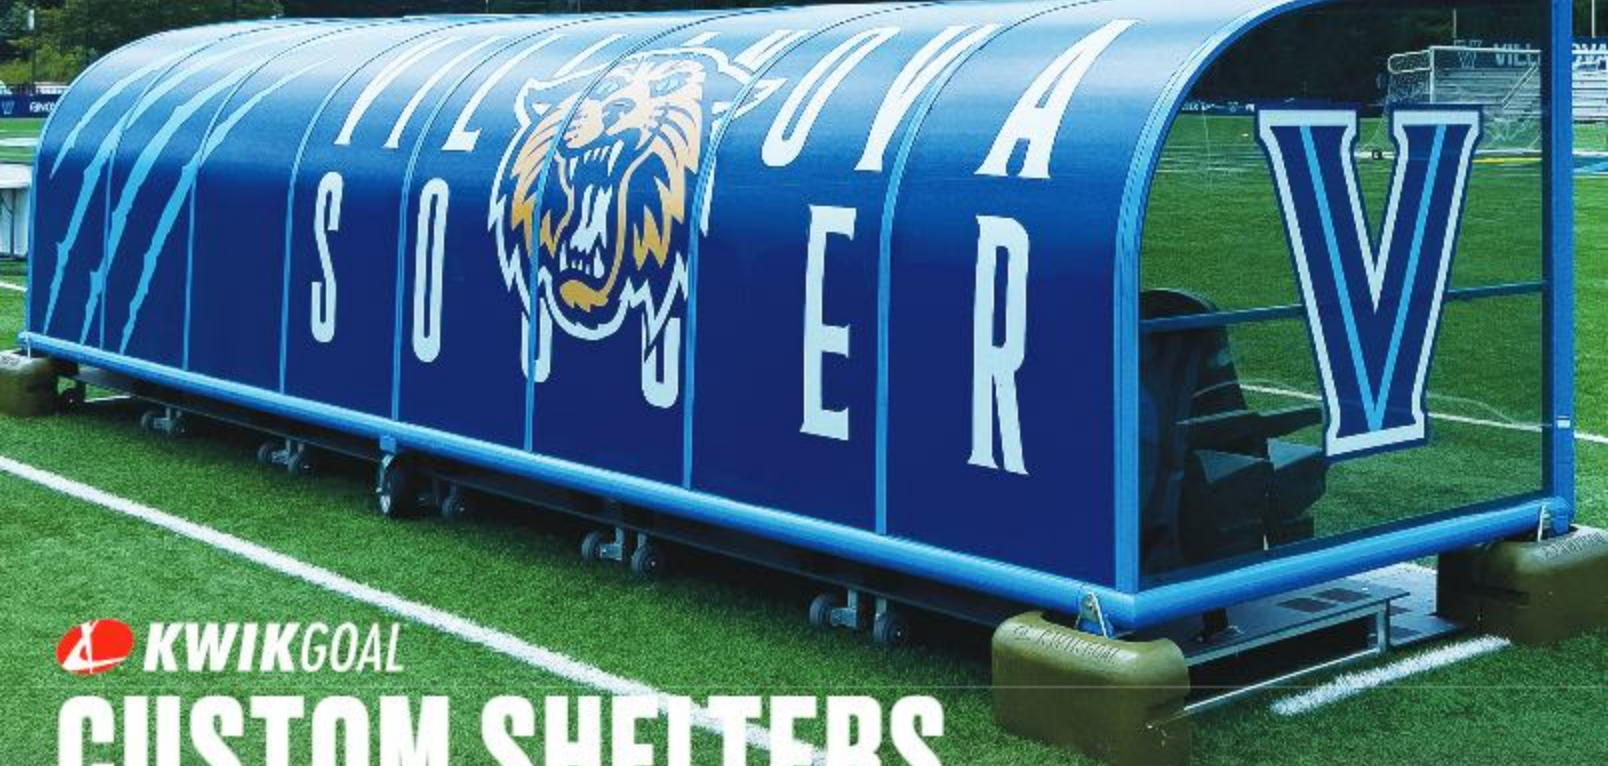

**MAGNETIC SOCCER  
TACTIC BOARD**

PAGE 81

-2B1504  
5'H x 8'W x 30"D x 2'4"B  
MSRP \$200.00 each

**KWIK FLEX LITE 5X8**

PAGE 21

-9B3307  
41" W x 39" H x 27" D  
MSRP \$95.00 each

**LUXURY SEAT COVER**

PAGE 46