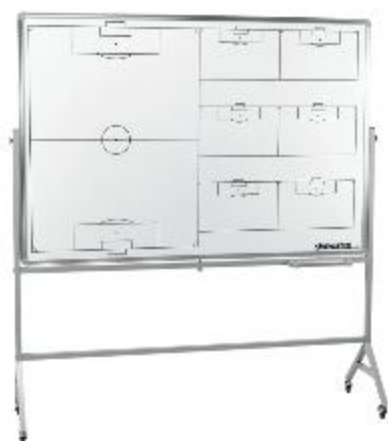

## DRY ERASE BOARD

.18B1103

<b>SIZE</b>	33" x 44"
<b>INCLUDES</b>	Dry erase pen with eraser Player I.D. magnets with inserts Mounting hardware
<b>PRICE</b>	MSRP \$360.00 each